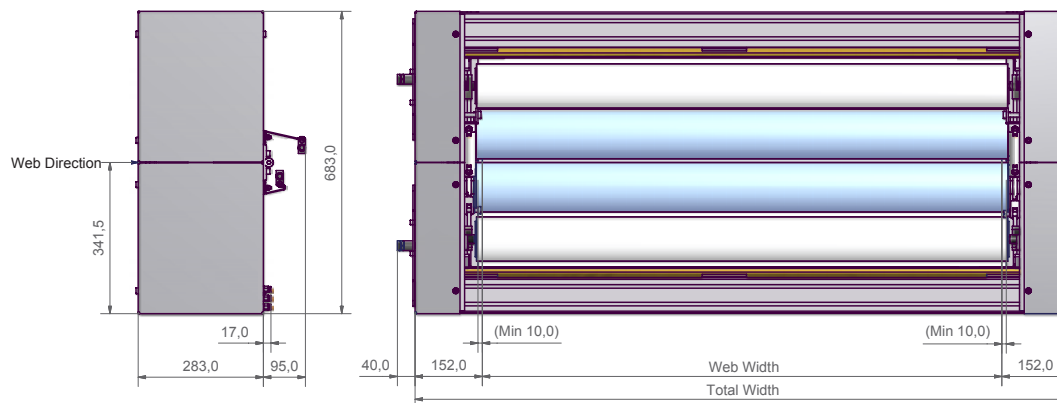

Contact Web Cleaner

WWC

Improved Quality

– With Kelva's Wide Web Cleaner

- Double sided cleaning
- Designed for web speeds up to 400 m/min
- Pull-out function for side access to the adhesive rolls
- Low silicone polymer rollers

Kelva WWC is built for webs from 600mm up to 1300mm. The WWC is suitable for film, foil and sealed type paper.

The Kelva WWC is also available as a single sided cleaner.

WWW.KELVA.SE

Product name	Kelva Wide Web Cleaner (WWC)
Application	Web widths from 600 to 1300mm, film and foil
Opening	Pneumatic
Standard	Integrated active antistatic equipment, control system
Control cabinet	Electric: type WWC1, dimensions 200x300x80mm 115/230V, 50/60Hz

DIMENSIONS

Model	Web width	Total width
WWC-600	574 mm	878 mm
WWC-700	674 mm	978 mm
WWC-800	774 mm	1078 mm
WWC-1000	974 mm	1278 mm
WWC-1200	1174 mm	1478 mm
WWC-1300	1274 mm	1578 mm